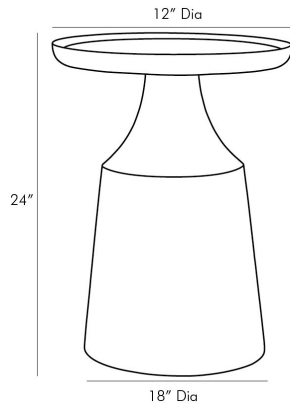

ARTERIOS

TURIN END TABLE

5777

H: 24 IN, Dia: 18.00 IN

Spice

Contract Suitable As Is

Contemporary and modern design elements take shape in our Turin end table. A round, thick-rimmed top rests atop an exaggerated bell-shaped base, drawing attention to the sculptural aspect of its unique construction. Artistic in form and functional by design, the vibrant spice-lacquered table would be a brilliant complement to any seating arrangement.

APPEARANCE

Material	Lacquer
Finish	Spice
Top Coat/Sealant	false

DIMENSIONS

Foot Print	Dia: 12.00 IN
Table Top	H: 1.5 IN, Dia: 18.00 IN

SHIPPING

Product Weight	28.5 LBS
Gross Weight 1	36 LBS
Shipping Box 1	H: 27 IN, L: 20.8 IN, W: 20.6 IN